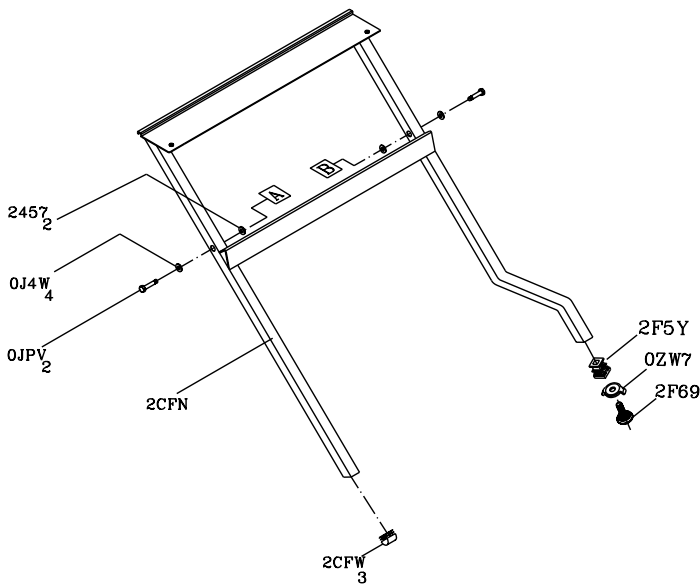

PART LIST FOR STAND

HKU#	I.D.	Description	Size	QTY
726482	0J4W	FLAT WASHER	φ8.2*18-1.5	4
325712	0JPV	HEX. HD. BOLT		2
726617	0KQY	LOCK NUT	M8*1.25 T=8	2
325915	0ZW7	WING NUT		1
326151	2457	FLAT WASHER	φ10*22-2	2
325794	2CFM	BRACKET ASS'Y	#CE	1
325795	2CFN	BRACKET ASS'Y	#CE	1
325797	2CFW	RUBBER FOOT BUSH		3
325920	2F5Y	FLOOR PLATE		1
325921	2F69	LEVELING PAD		1