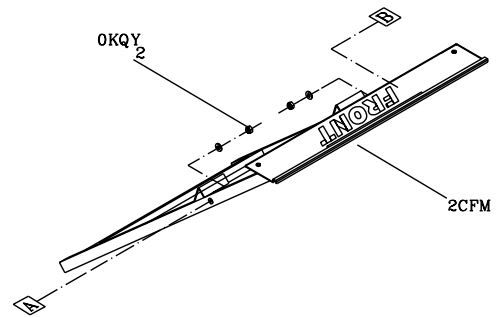

PART LIST FOR STAND

HKU#	I.D.	Description	Size	QTY
726482	0J4W	FLAT WASHER	φ8.2*18-1.5	4
325712	0JPV	HEX. HD. BOLT		2
726617	0KQY	LOCK NUT	M8*1.25 T=8	2
325915	0ZW7	WING NUT		1
326151	2457	FLAT WASHER	φ10*22-2	2
325794	2CFM	BRACKET ASS'Y	#CE	1
325795	2CFN	BRACKET ASS'Y	#CE	1
325797	2CFW	RUBBER FOOT BUSH		3
325920	2F5Y	FLOOR PLATE		1
325921	2F69	LEVELING PAD		1