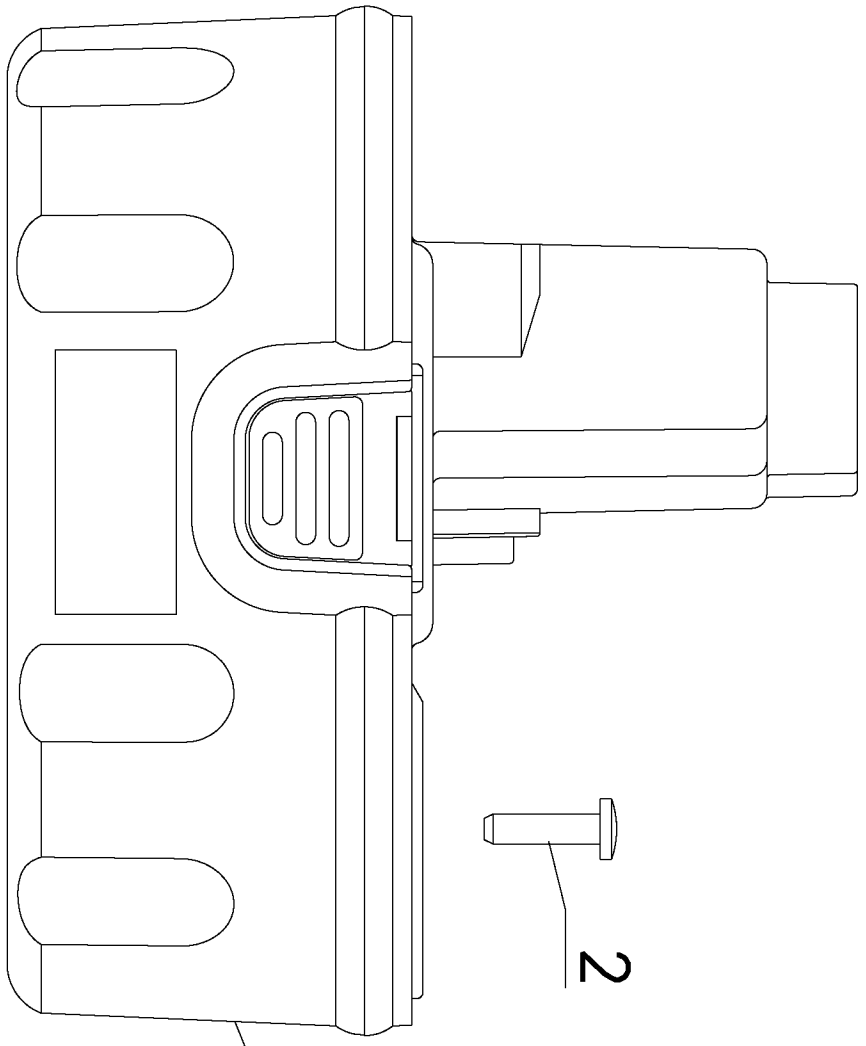

1

3

2

1

Parts List for DC9091 Type 1

Item Number	Part Number	Description	Qty Required
1	622957-00	REPAIR KIT	1
2	153007-00	SCREW	5
3	645221-00	BATTERY CAP	1

COPYRIGHT© 2005. All Rights Reserved.

Parts list, pricing, and availability subject to change. Please visit www.dewaltservicenet.com for current parts information.