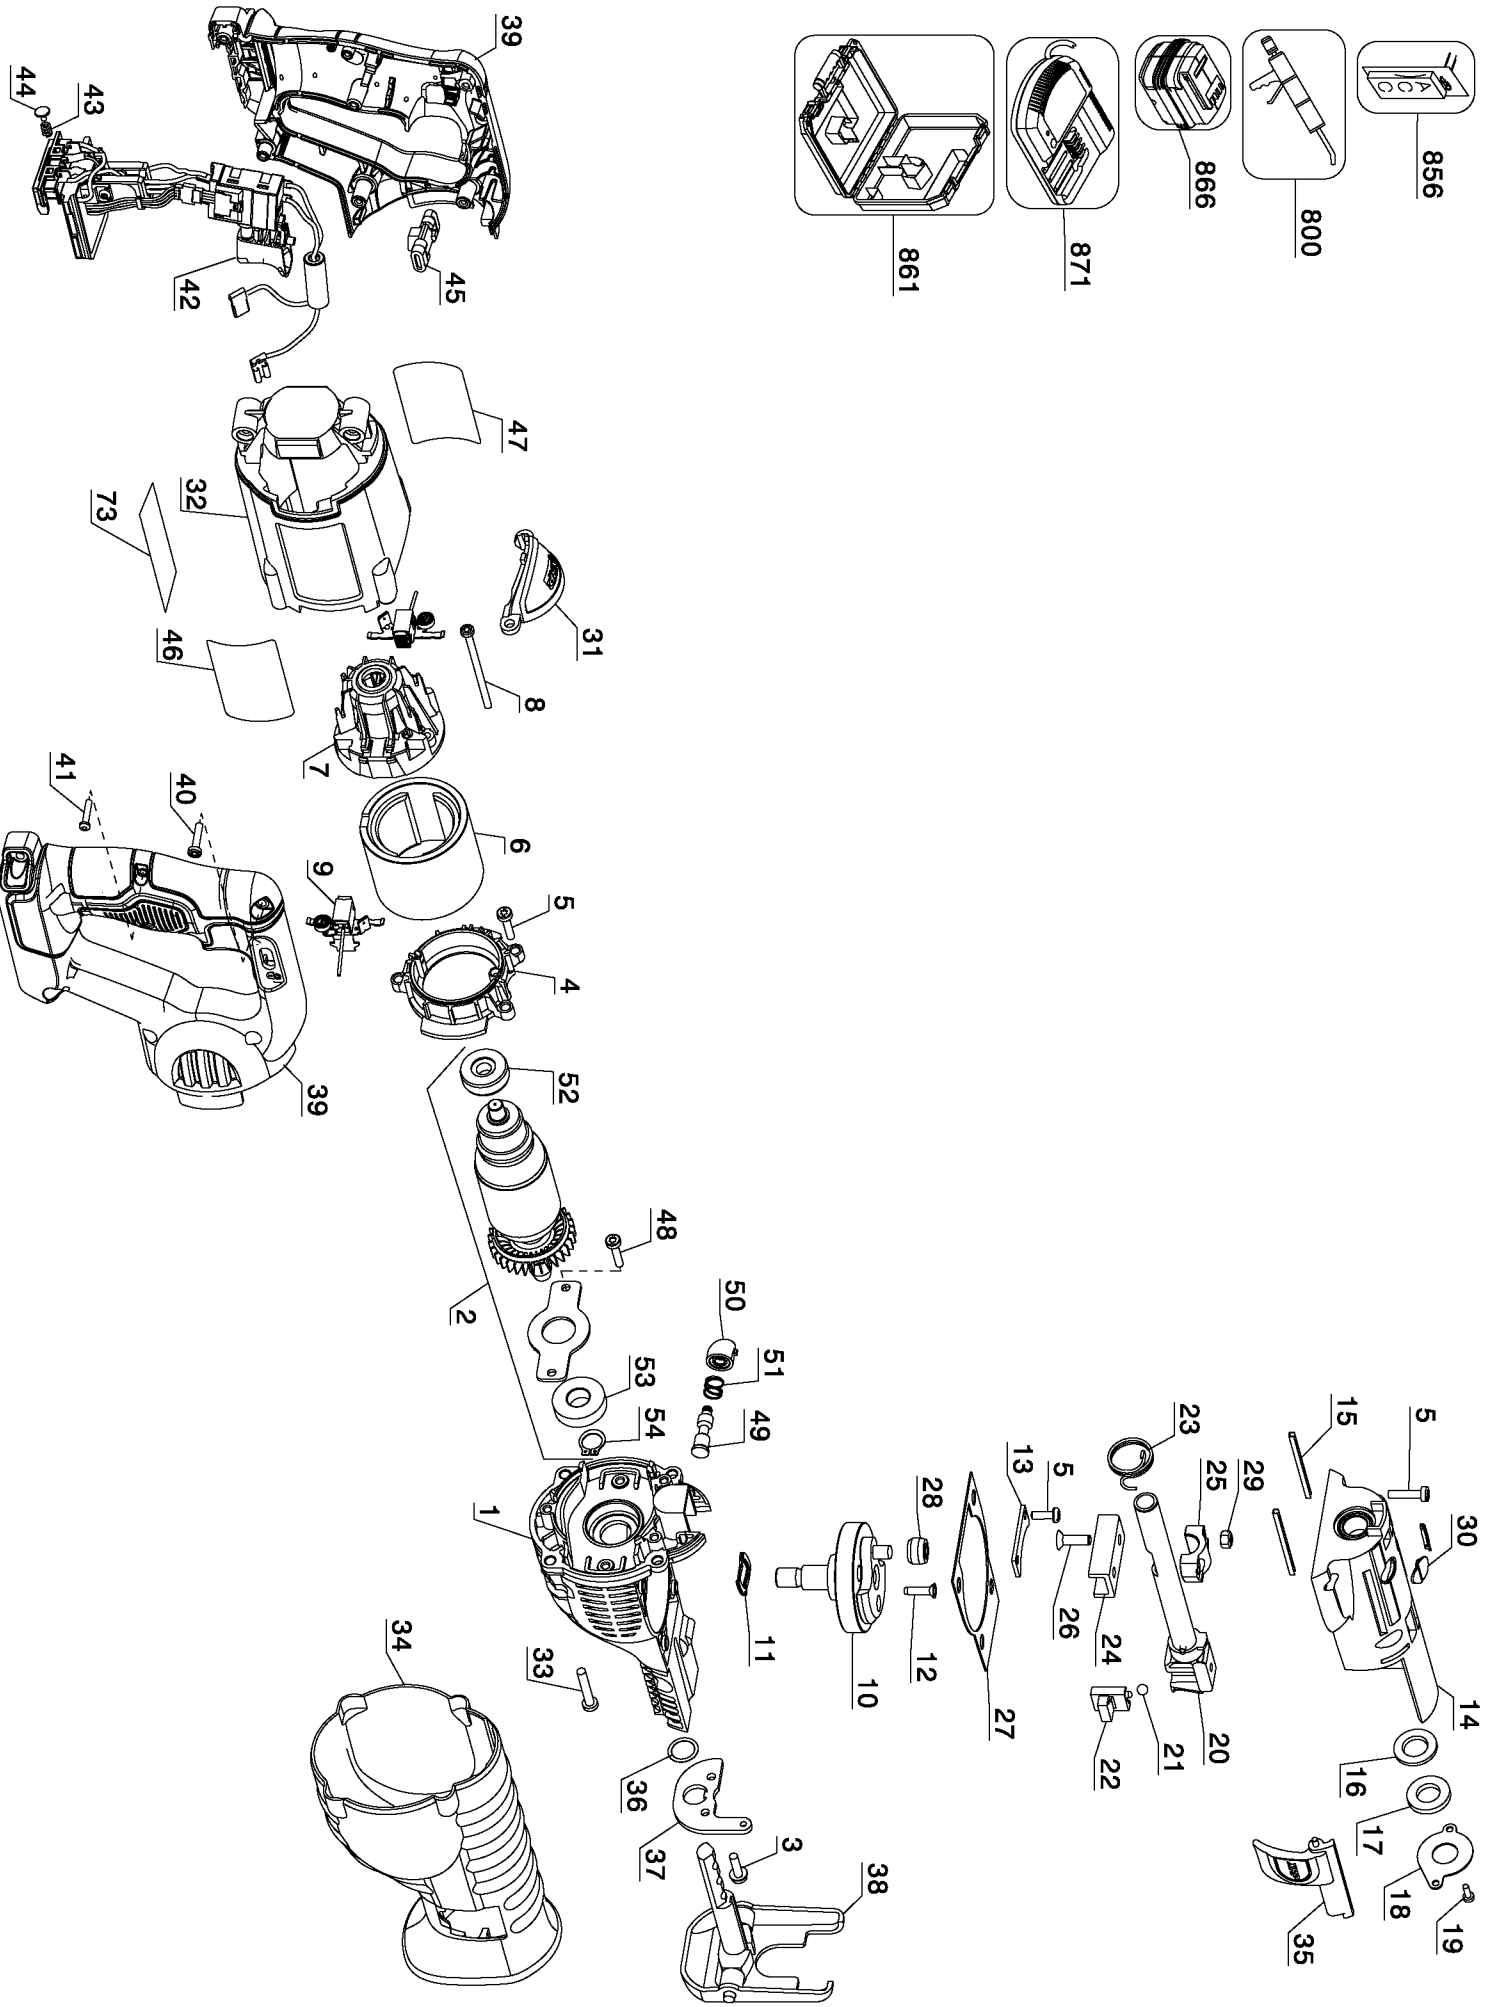

856

800

866

871

861

Parts List for DCS380L1 Type 1

Item Number	Part Number	Description	Qty Required
1	613138-00SV	GEAR CASE ASSY.	1
2	617376-00SV	ARMATURE & BRGS	1
3	142940-00	SCREW	2
4	613137-00	FAN BAFFLE	1
5	613619-00	SCREW,THD.FORM	9
6	611202-00SV	MAGNET RING	1
7	610107-00	BEARING SUPPORT	1
8	330019-25	SCREW,THD.FORM	2
9	610126-00	BRUSH BOX	2
10	615940-00SV	GEAR & SPINDLE	1
11	619618-00	WAVY WASHER	1
12	622484-00	FLAT HD SCREW	3
13	621173-00	SUPPORT PLATE	1
14	N027851	GEARCASE COVER	1
15	621979-00	WEAR STRIP	2
16	618733-00	SHAFT SEAL	1
17	618477-00	FELT SEAL	1
18	N020720	SEAL PLATE	1
19	330045-43	SCREW,TAPTITE	1
20	N026647	SHAFT SERVICE KIT	1
21	000903-00	BALL	1
22	622647-00	SLIDER	1
23	622659-00	TORSION SPRING	1
24	N026647	SHAFT SERVICE KIT	1
25	617000-00	SADDLE	1
26	622486-00	FLAT HD SCREW	2
27	N063272	GASKET	1

COPYRIGHT© 2005. All Rights Reserved.

Parts list, pricing, and availability subject to change. Please visit www.dewaltservicenet.com for current parts information.

Parts List for DCS380L1 Type 1

Item Number	Part Number	Description	Qty Required
28	N021857	BEARING	1
29	622485-00	LOCKNUT	2
30	621927-00	COVER	2
31	N030977	INSERT	1
32	613143-01	MOTOR HOUSING	1
33	330019-45	SCREW	4
34	N084697	BOOT	1
35	N088811	LEVER,BLADELOCK	1
36	50049-00	O RING	1
37	617008-00	BRACKET	1
38	623511-00SV	SHOE ASSEMBLY	1
39	N043841	CLAMSHELL SET	1
40	330019-04	SCREW,PLASTITE	6
41	682211-00	SCREW,TORX	1
42	N102053	SWITCH, VS	1
43	N102647	SPRING	1
44	N091479	MOUNT- SPRING	1
45	N060864	LOCK-OFF BUTTON	1
46	N093226	LABEL, IDENT	1
47	N087226	NAMEPLATE	1
48	330045-45	SCREW	2
49	615983-00	LOCK PIN	1
50	617733-00	CAP	1
51	618427-00	SPRING	1
52	391032-00	BEARING & BOOT	1
53	330003-64	BALL BEARING	1
54	696060-00	SNAP RING	1