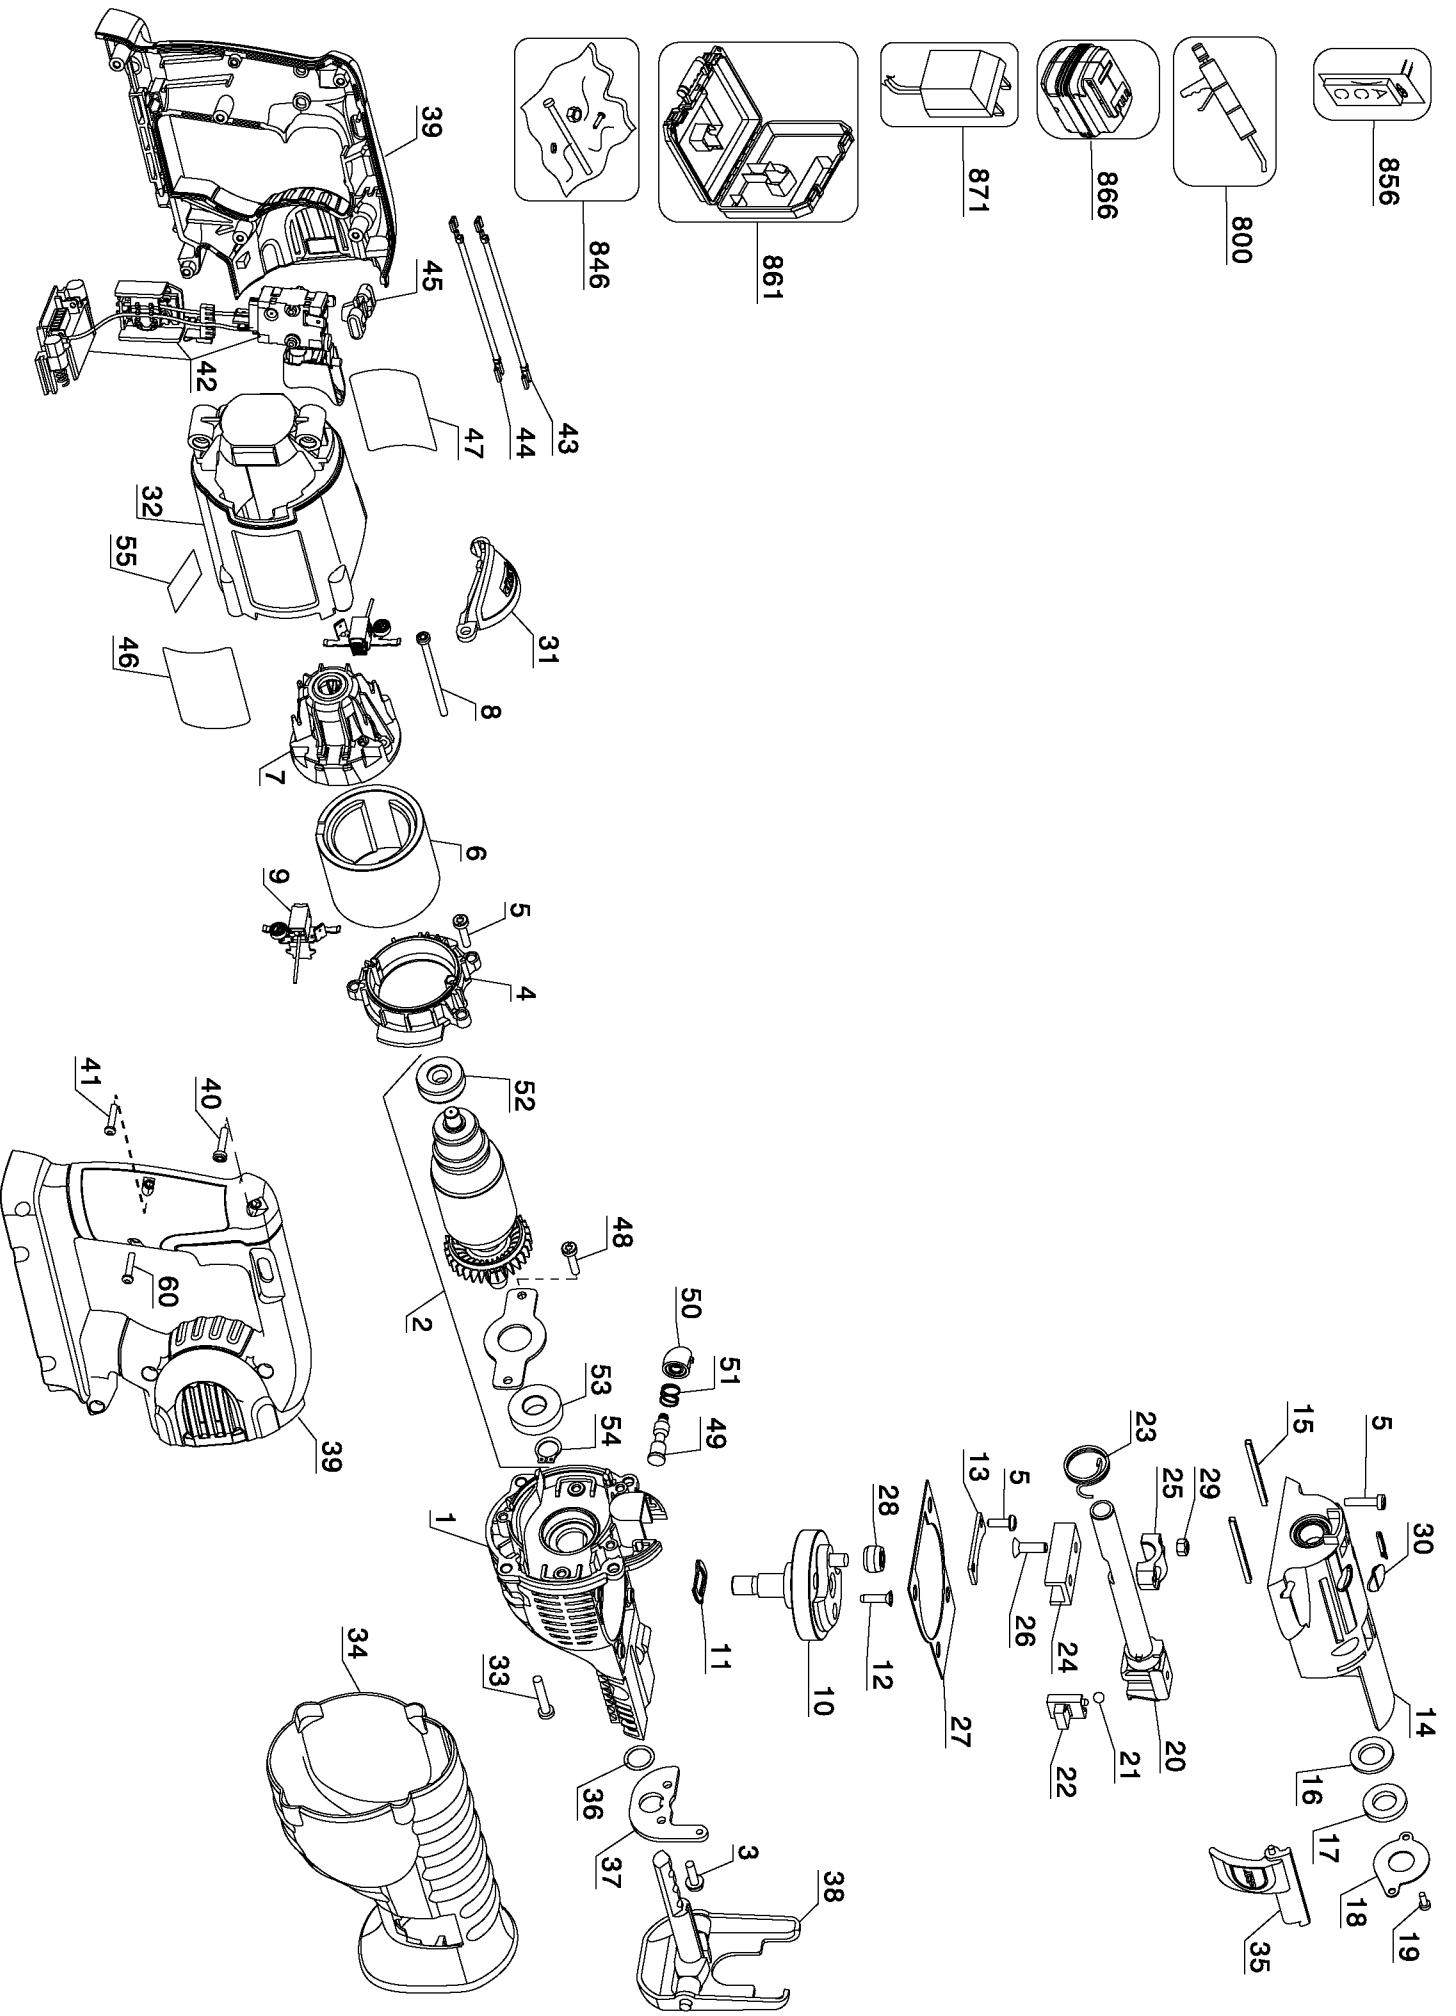

856

800

866

871

861

846

Parts List for DC305K Type 1

Item Number	Part Number	Description	Qty Required
1	613138-00	GEAR CASE ASSY.	1
2	629923-00	ARMATURE&BRGS.	1
3	142940-00	SCREW	2
4	613137-00	FAN BAFFLE	1
5	613619-00	SCREW,THD.FORM	9
6	611202-00	MAGNET RING	1
7	610107-00	BEARING SUPPORT	1
8	330019-25	SCREW,THD.FORM	2
9	610126-00	BRUSH BOX	2
10	615940-00	GEAR & SPINDLE	1
11	619618-00	WAVY WASHER	1
12	622484-00	FLAT HD SCREW	3
13	621173-00	SUPPORT PLATE	1
14	N027851	GEARCASE COVER	1
15	621979-00	WEAR STRIP	2
16	618733-00	SHAFT SEAL	1
17	618477-00	FELT SEAL	1
18	N020720	SEAL PLATE	1
19	330045-43	SCREW,TAPTITE	1
20	629270-00	SHAFT ASSEMBLY	1
21	903-00	BALL	1
22	622647-00	SLIDER	1
23	622659-00	TORSION SPRING	1
24	N026647	SHAFT SERVICE KIT	1
25	617000-00	SADDLE	1
26	622486-00	FLAT HD SCREW	2
27	617389-00	GASKET	1

COPYRIGHT© 2005. All Rights Reserved.

Parts list, pricing, and availability subject to change. Please visit www.dewaltservicenet.com for current parts information.

Parts List for DC305K Type 1

Item Number	Part Number	Description	Qty Required
28	647808-00	BEARING	1
29	622485-00	LOCKNUT	2
30	621927-00	COVER	2
31	630958-00	INSERT	1
32	629919-00	MOTOR HOUSING	1
33	330019-45	SCREW	4
34	617390-00	BOOT	1
35	631014-00	LEVER ASSEMBLY	1
36	50049-00	O RING	1
37	617008-00	BRACKET	1
38	623511-01	SHOE ASSEMBLY	1
39	648208-00	CLAMSHELL SET	1
40	330019-04	SCREW,PLASTITE	5
41	682211-00	SCREW,TORX	1
42	628930-01	SWITCH ASSY	1
43	634813-00	LEADWIRE ASSY.	1
44	700000-00	FUSE HOLDER ASSY	1
45	630830-00	LOCK-OFF BUTTON	1
46	632248-00	IDENT. LABEL	1
47	646004-00	NAMEPLATE	1
48	330045-45	SCREW	2
49	615983-00	LOCK PIN	1
50	617733-00	CAP	1
51	618427-00	SPRING	1
52	391032-00	BEARING & BOOT	1
52	391032-00	BEARING & BOOT	1
53	330003-64	BALL BEARING	1